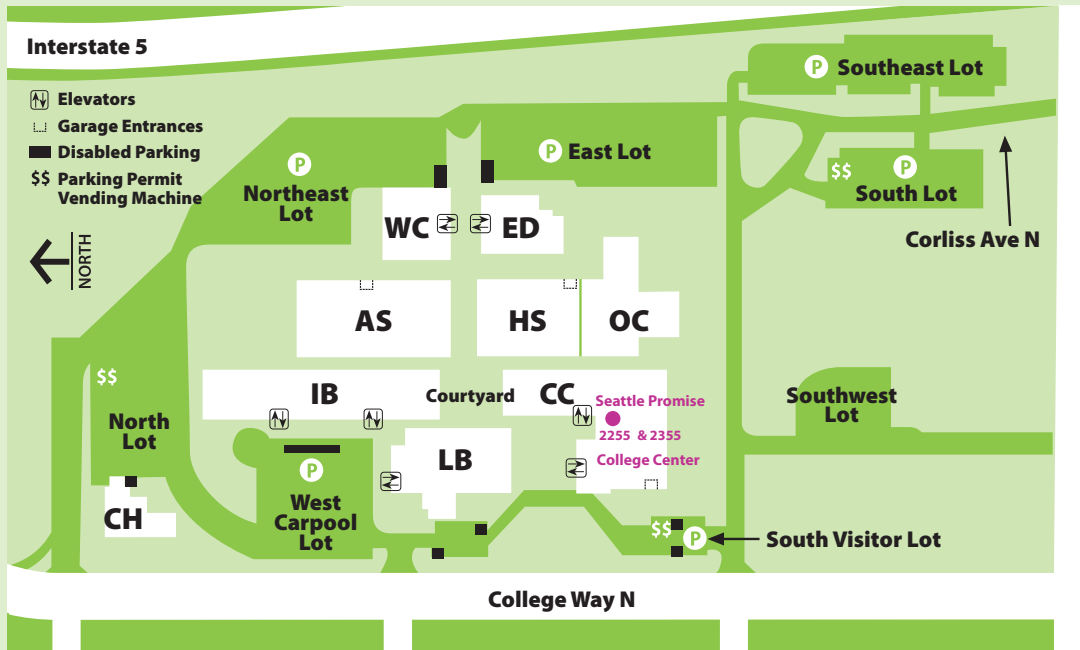

NORTH SEATTLE COLLEGE

Interstate 5

- Elevators
- Garage Entrances
- Disabled Parking
- Parking Permit Vending Machine

AS	Arts and Sciences Building	ED	Education Building	HS	Health Sciences & Student Resources Building
CC	College Center Building	IB	Instruction Building	OC	Opportunity Center for Employment and Education
CH	Childcare Center	LB	Library Building	WC	Wellness Center

SEATTLE CENTRAL COLLEGE

ABR Autobody Collision Repair

AMT Aviation Maintenance

AUT Automotive Technology

AVT Classrooms/Composite Lab

CAB Culinary Arts, FSA T&D Kitchen

CAH Cascade Hall

CCC Child Care Center & Preschool

CEC Chan Education Center

HDM Heavy Duty Diesel

JMB Jerry Brockey Student Center

LHO Landscape Horticulture

LIB Library

NWWA Northwest Wine Academy

OLY Olympic Hall

PBA Pastry Lab

RAH Rainier Hall

RSB Robert Smith Building

SWC Student Wellness Center

TEC Technology Center

UNI University Center

WWB Welding/Center for

International Education