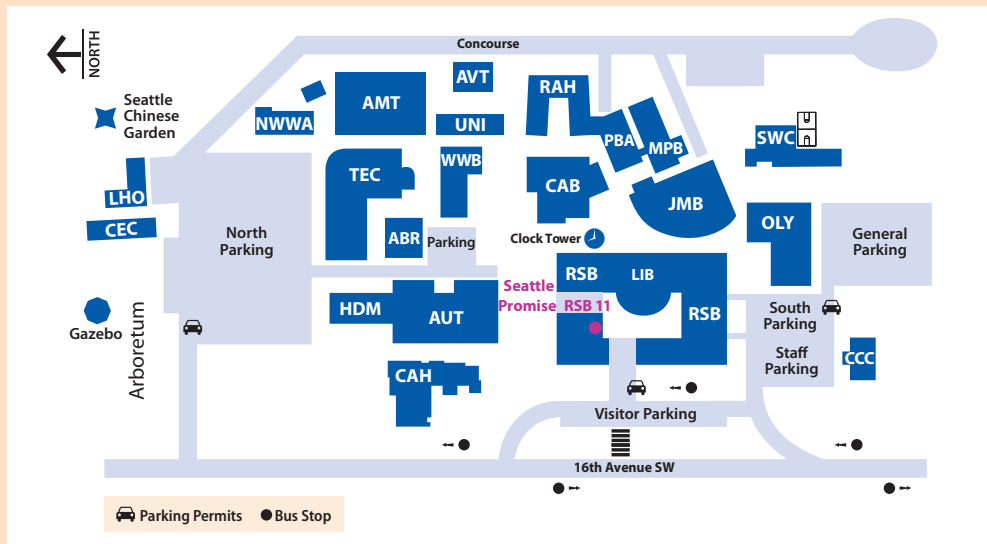

NORTH SEATTLE COLLEGE

Interstate 5

- Elevators
- Garage Entrances
- Disabled Parking
- Parking Permit Vending Machine

AS	Arts and Sciences Building	ED	Education Building	HS	Health Sciences & Student Resources Building
CC	College Center Building	IB	Instruction Building	OC	Opportunity Center for Employment and Education
CH	Childcare Center	LB	Library Building	WC	Wellness Center

SEATTLE CENTRAL COLLEGE

ABR Autobody Collision Repair

AMT Aviation Maintenance

AUT Automotive Technology

AVT Classrooms/Composite Lab

CAB Culinary Arts, FSA T&D Kitchen

CAH Cascade Hall

CCC Child Care Center & Preschool

CEC Chan Education Center

HDM Heavy Duty Diesel

JMB Jerry Brockey Student Center

LHO Landscape Horticulture

LIB Library

NWWA Northwest Wine Academy

OLY Olympic Hall

PBA Pastry Lab

RAH Rainier Hall

RSB Robert Smith Building

SWC Student Wellness Center

TEC Technology Center

UNI University Center

WWB Welding/Center for

International Education