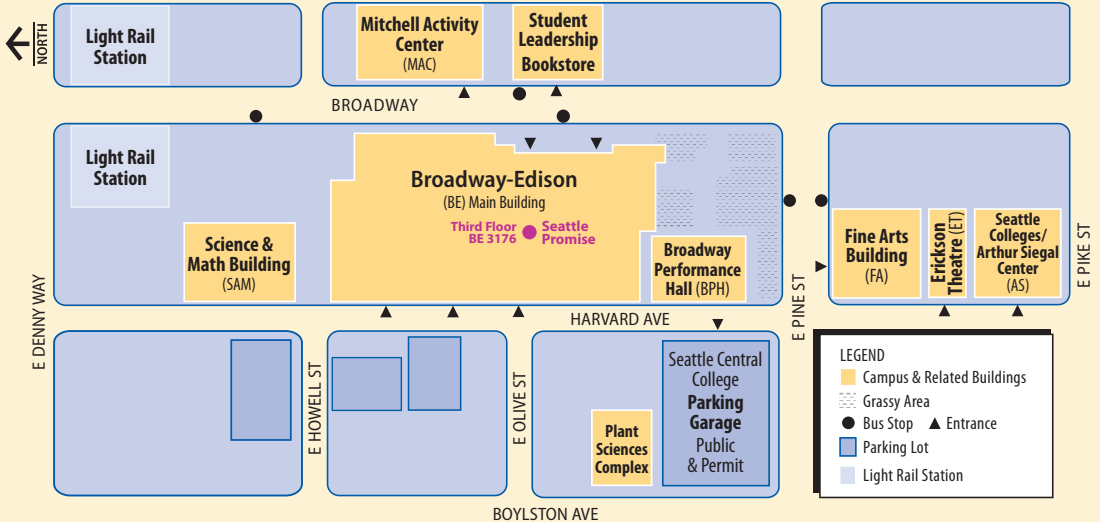

NORTH SEATTLE COLLEGE

Interstate 5

- Elevators
- Garage Entrances
- Disabled Parking
- Parking Permit Vending Machine

AS	Arts and Sciences Building	ED	Education Building	HS	Health Sciences & Student Resources Building
CC	College Center Building	IB	Instruction Building	OC	Opportunity Center for Employment and Education
CH	Childcare Center	LB	Library Building	WC	Wellness Center

SEATTLE CENTRAL COLLEGE

ABR Autobody Collision Repair

AMT Aviation Maintenance

AUT Automotive Technology

AVT Classrooms/Composite Lab

CAB Culinary Arts, FSA T&D Kitchen

CAH Cascade Hall

CCC Child Care Center & Preschool

CEC Chan Education Center

HDM Heavy Duty Diesel

JMB Jerry Brockey Student Center

LHO Landscape Horticulture

LIB Library

NWWA Northwest Wine Academy

OLY Olympic Hall

PBA Pastry Lab

RAH Rainier Hall

RSB Robert Smith Building

SWC Student Wellness Center

TEC Technology Center

UNI University Center

WWB Welding/Center for

International Education